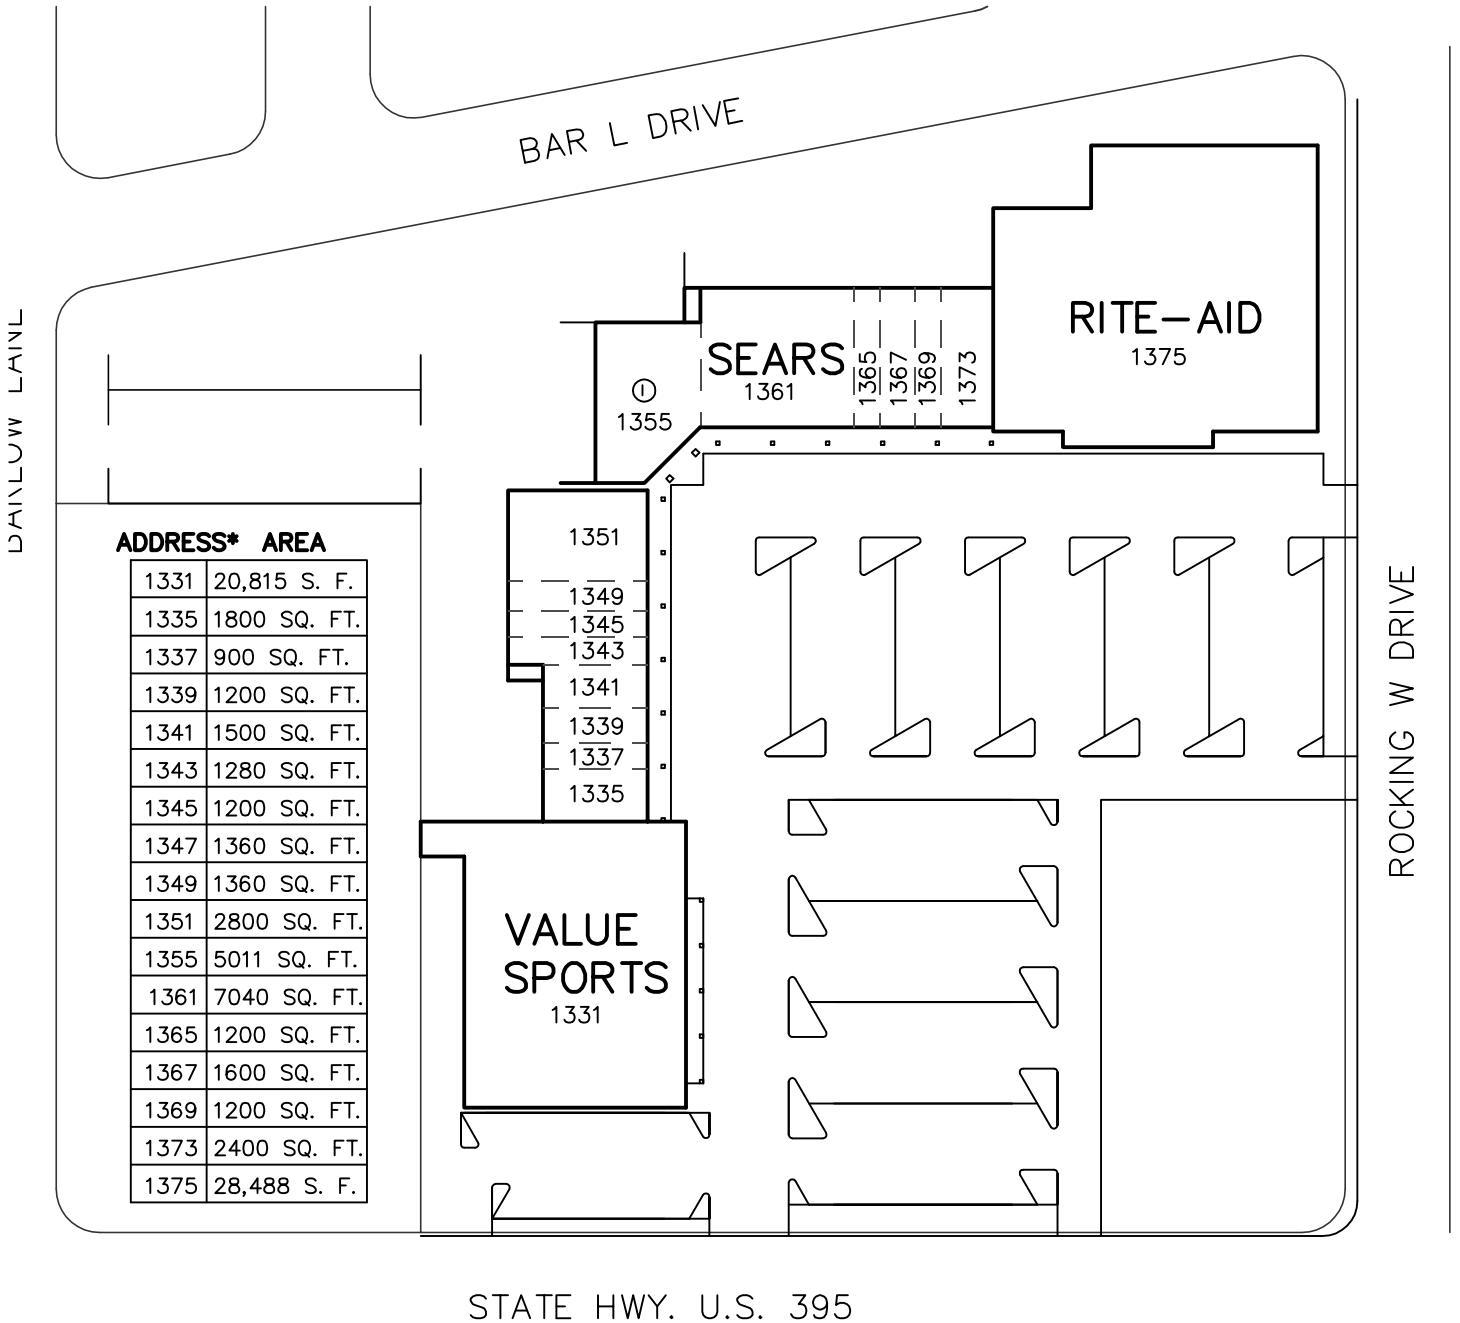

EXHIBIT "A"

SITE PLAN

BISHOP PLAZA SHOPPING CENTER

* - ALL ADDRESSES ARE ON ROCKING W DRIVE, BISHOP, CA 93514